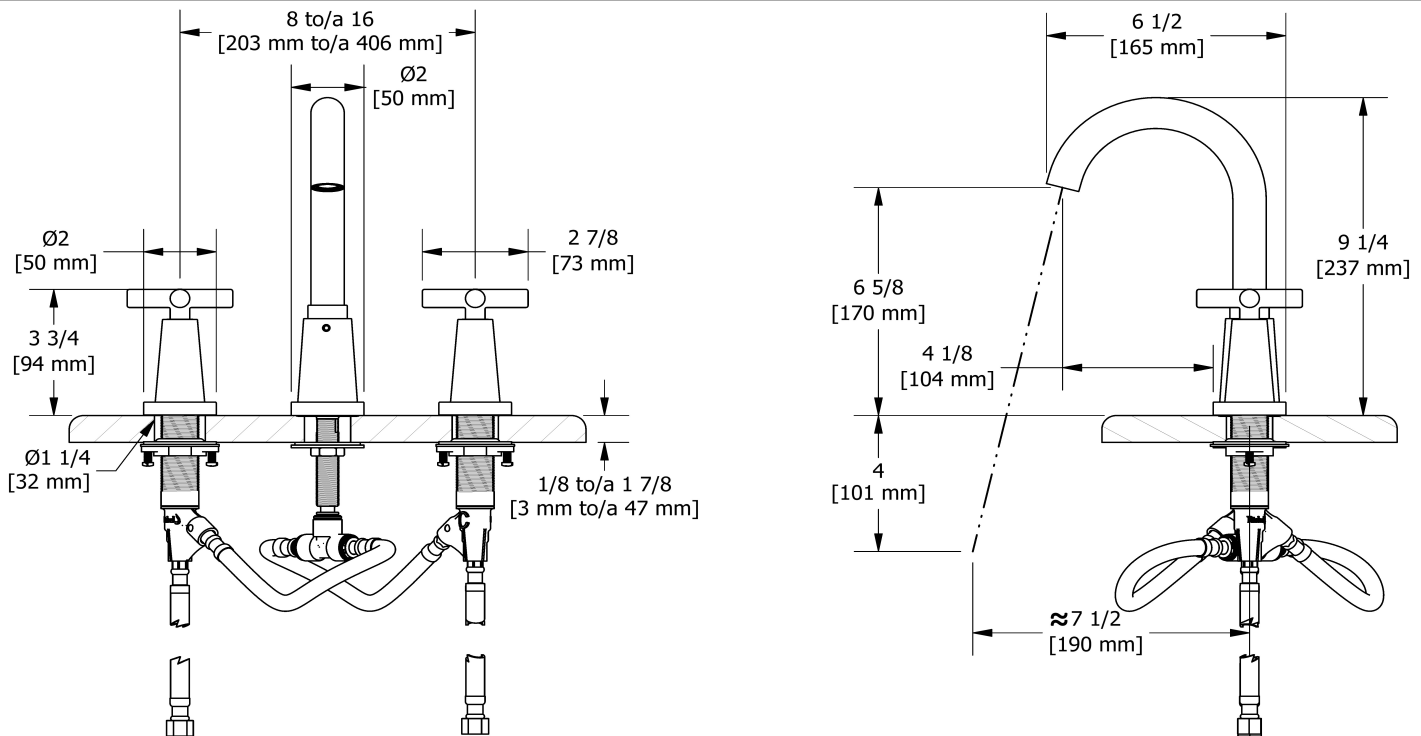

Certifications

- CSA B125.1
- NSF/ANSI standard 61 and 372
- ASME A112.18.1
- CMR248 Approval
- ADA